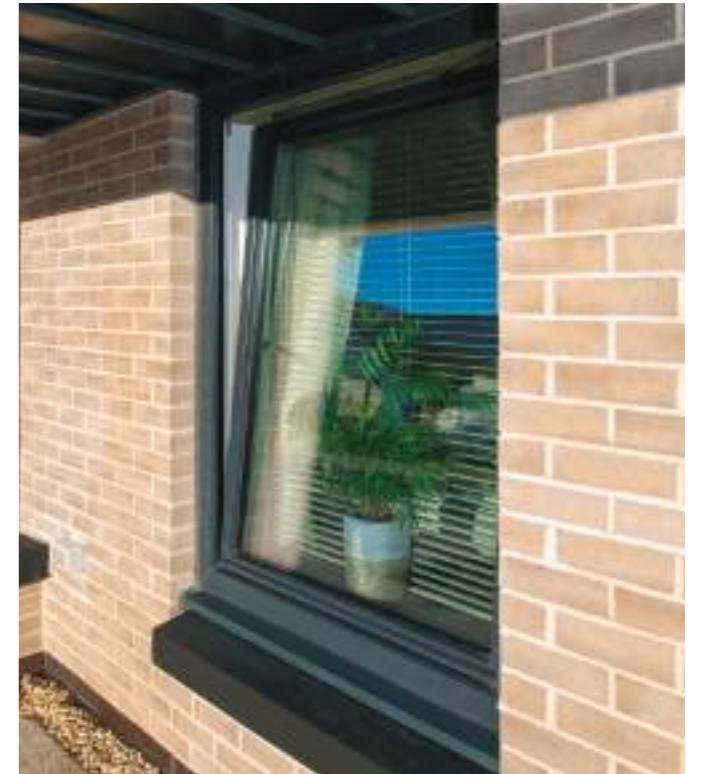

CONTEMPORARY, VERSATILE STYLE

Tilt & Turn Windows

A functional alternative to opening out windows that can create the look and feel of the continent.

1 Tilt and turn windows offer you simplicity and versatility in your home – providing a wide choice of windows styles which have the option of the window tilting inwards or being fully opened inwards. This flexibility provides you with secure ventilation and ease of cleaning from within your home, along with making Tilt and turn windows the ideal solution where there is restricted space outside making outward opening a hazard and providing an effective fire escape.

2 A contemporary and stylish solution to suit modern properties, together with the benefits of noise reduction, low maintenance, safety and security and energy efficiency. Our Tilt and turn window system can achieve an A+ rating, the highest possible window energy rating.

Tilt and turn windows manufactured from REHAU profile can be matched with the very latest high performance handles, hinges and locking mechanisms - your REHAU installer will provide you with advice on this issue.