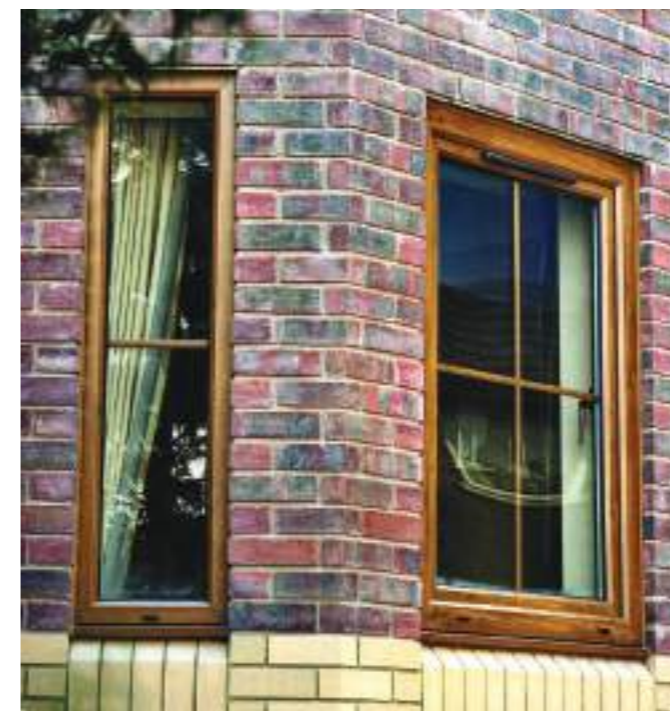

CONTEMPORARY, VERSATILE STYLE

Tilt & Turn Windows

A functional alternative to opening out windows that can create the look and feel of the continent.

1 Tilt and turn windows offer you simplicity and versatility in your home – providing a wide choice of windows styles which have the option of the window tilting inwards or being fully opened inwards. This flexibility provides you with secure ventilation and ease of cleaning from within your home, along with making Tilt and turn windows the ideal solution where there is restricted space outside making outward opening a hazard and providing an effective fire escape.

2 A contemporary and stylish solution to suit modern properties, together with the benefits of noise reduction, low maintenance, safety and security and energy efficiency. Our Tilt and turn window system can achieve an A+ rating, the highest possible window energy rating.

Tilt and turn windows manufactured from REHAU profile can be matched with the very latest high performance handles, hinges and locking mechanisms - your REHAU installer will provide you with advice on this issue.